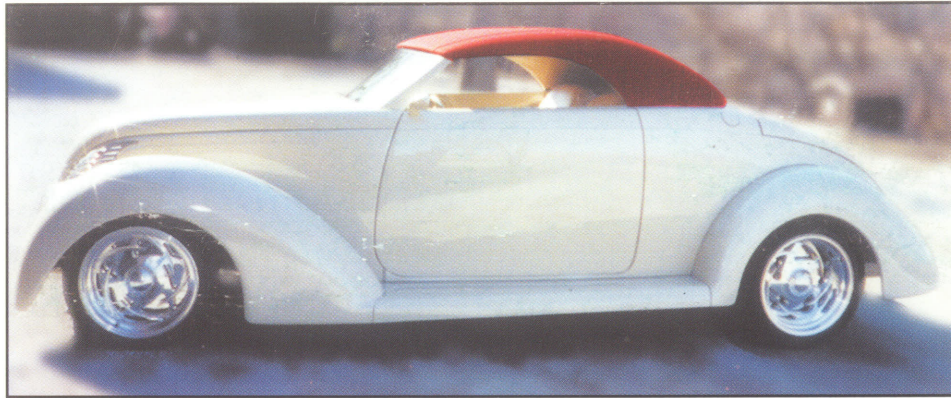

STAYFAST® Hot Rod

Designed specifically for the Hot Rod market!

- Solution Dyed Acrylic Exterior Fabric
- Special Elastomer Inner Layer
- 100% Cotton Lining Fabric

2494 Logo Red/Black Lining 5750035A

2493 Sunflower Yellow/Black Lining 5750034A